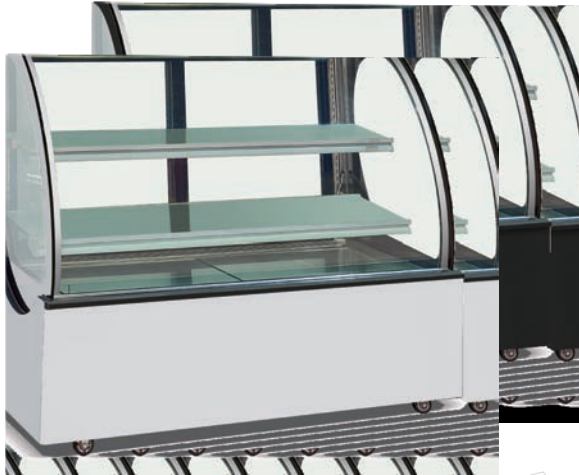

Display Counter

Right-Angled Refrigerating Display Counter

Model : DC-715
Dimension : 48 x 26 x 48
Model : DC-716
Dimension : 60 x 26 x 48

Table Top Refrigerating Display Counter

Model : DC-711
Dimension : 35 x 21 x 28

Curved Glass Display Counter

Model : DC-718
Dimension : 48 x 26 x 48
Model : DC-719
Dimension : 60 x 26 x 48

Display Counter

Refrigerated Display Showcase Oval Shape

Model : DC-721
Dimension : 48 x 26 x 48
Model : DC-722
Dimension : 60 x 26 x 48