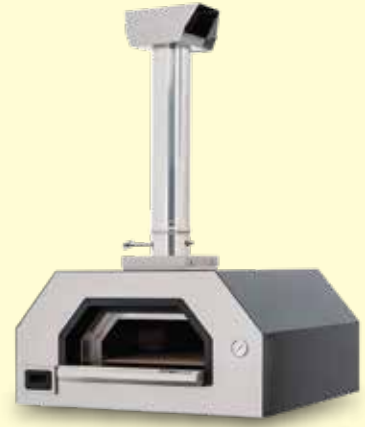

TITAN RS

Working Temperature	0°C - 450°C
External Dimensions (in)	43.5 x 43 x 66.5(h)
Internal Dimensions (in)	28.5 x 28.5 x 7(h)
Packaging Dimensions (in)	47.5 x 47.5 x 37(h)

PRESSA 33

PRESSA 45

PRESSA 50

Dough Weight	250 gms - 270 gms	600 gms - 650 gms	700 gms - 750 gms
Plate Diameter (in)	13	18	20
Working Temperature	0°C - 170°C	0°C - 170°C	0°C - 170°C
Power Supply	230V - 400V	230V - 400V	230V - 400V
Power	4.75 kW	6.1 kW	6.1 kW
Machine Dimensions (in)	18.5 x 26 x 32.5(h)	26 x 30 x 34(h)	26 x 30 x 34(h)
Packaging Dimensions (in)	30 x 35 x 41(h)	30 x 35 x 41(h)	30 x 35 x 41(h)
Net/Gross Weight	121 / 140 kg	163 / 182 kg	172 / 191 kg

AHMEDABAD:
389 Paiki, 18 Senior Complex, Chipa Society
BRTS, Near Chandola Petrol Pump, Danilimda,
Ahmedabad - 380028, Gujarat, India
Tel : (+91-79) 2535 8664
Sales : (+91) 70414 95215/17
Service : (+91) 70415 52202

MUMBAI:
Ground Floor, Shop No 1, Rustomjee Central
Park, Andheri-Kurla Road, Chakala, Andheri (E),
Mumbai - 400059, Maharashtra, India
Tel : (+91-22) 4964 9923
Sales : (+91) 70455 77700 / 93723 20887
Service : (+91) 70415 52202

Email : info@classique-elements.co
Web : www.classique-elements.co
Facebook : /classiqueElements
Instagram : /classique.elements
LinkedIn : /company/classique-elements